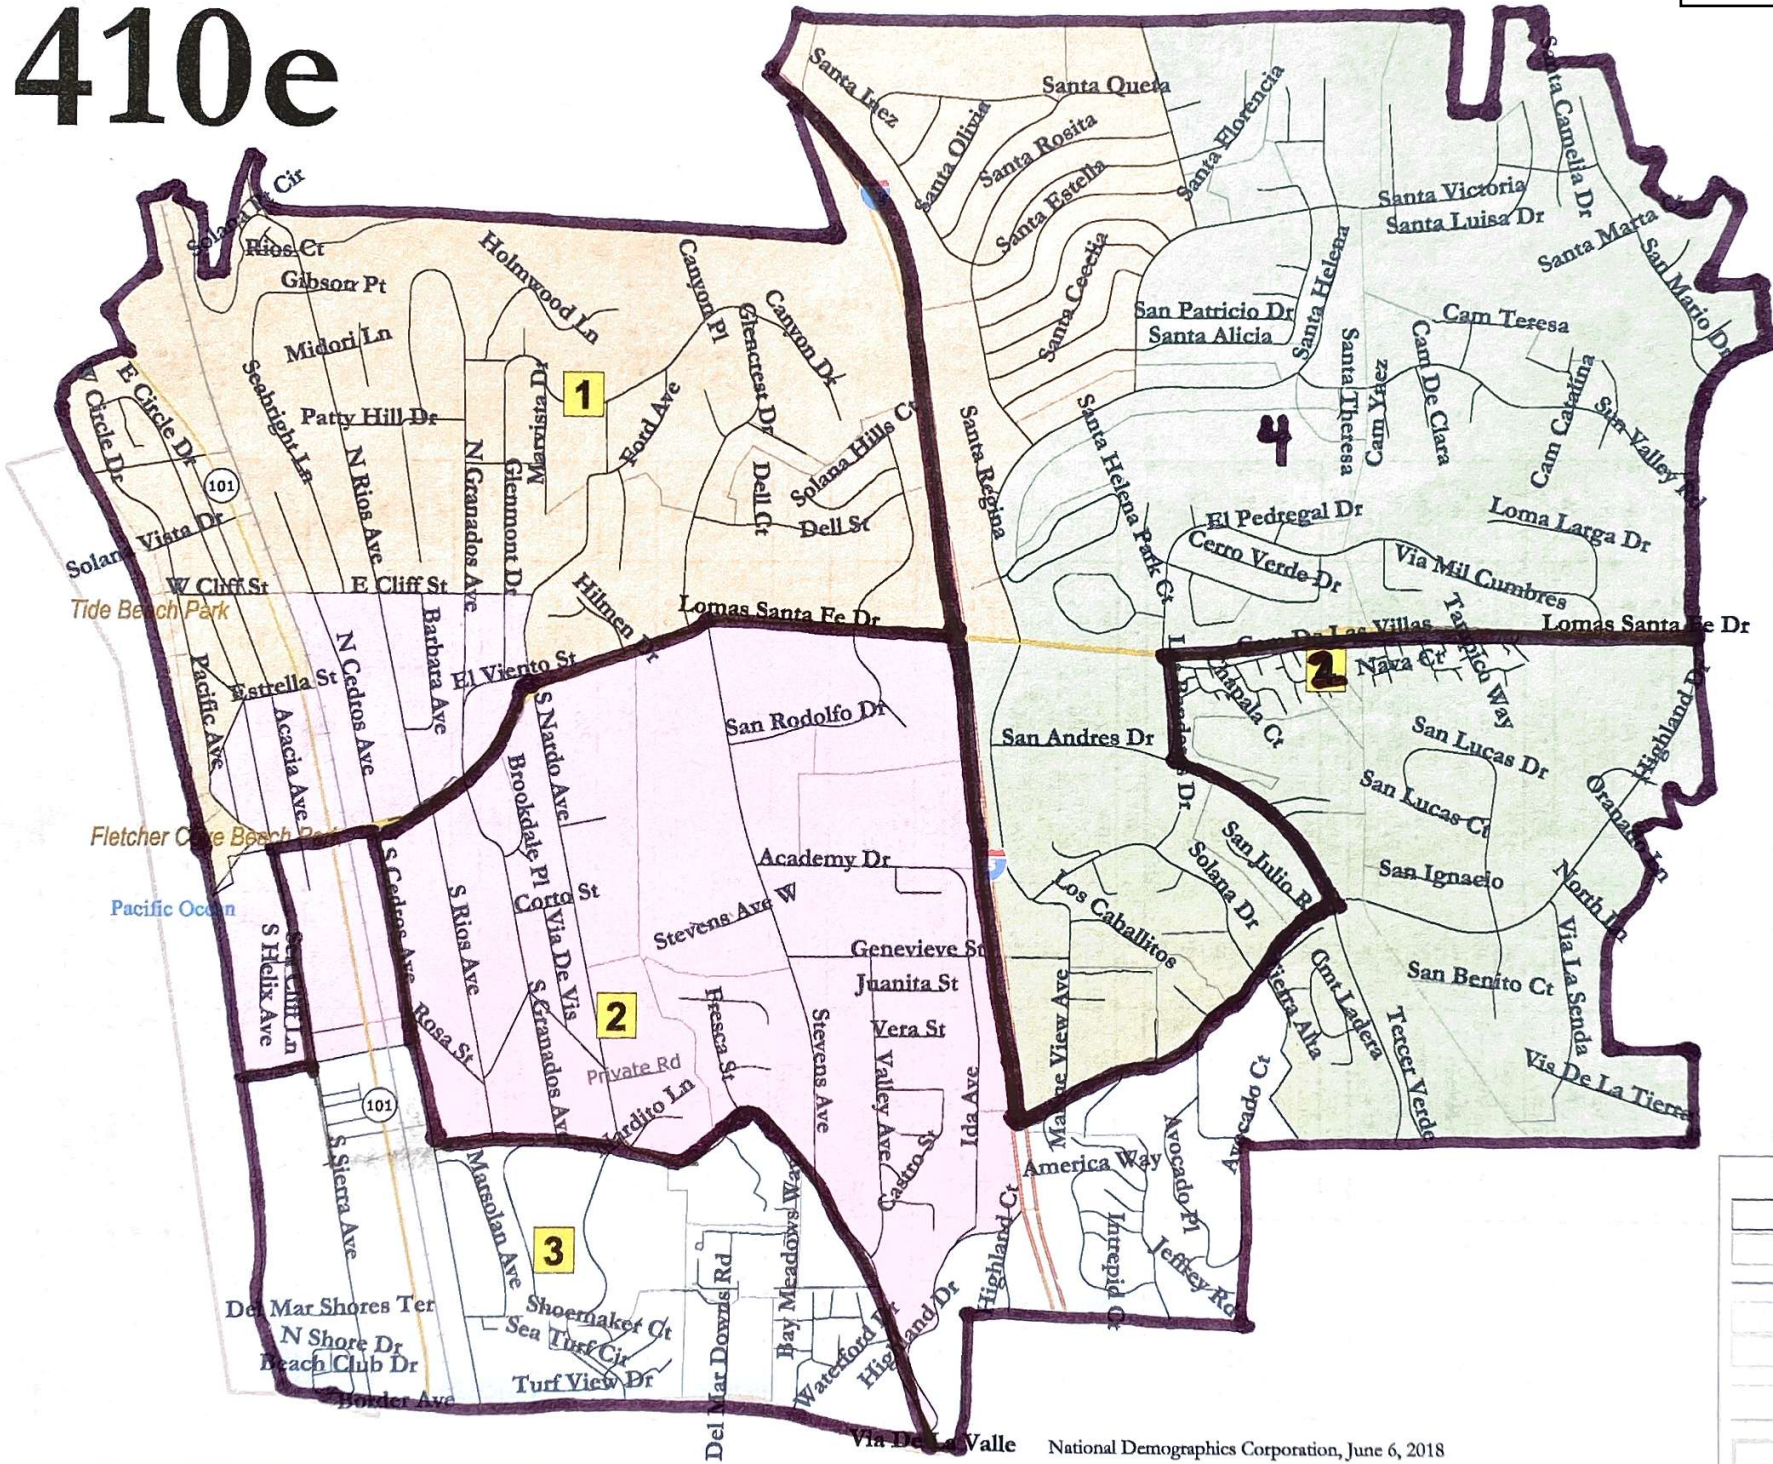

410e

Exhibit A
Ordinance 488

- Map layers**
- 410e
 - Census Blocks
 - Streets
 - Water Area
 - Landmark Area
 - Pipeline/Power Line
 - Railroad
 - Solana Beach